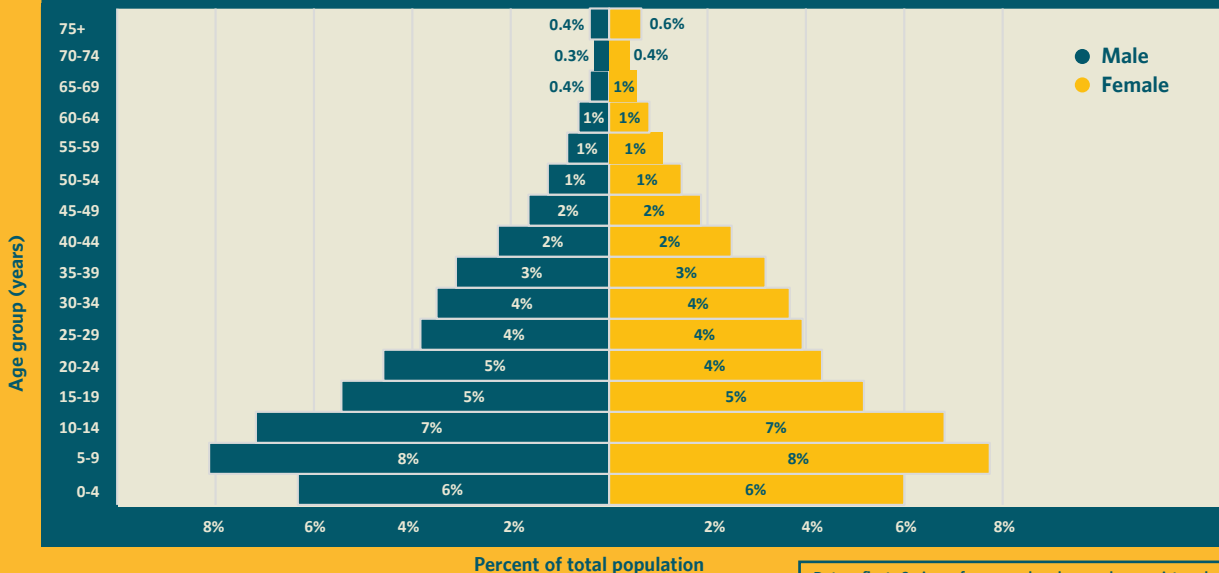

Registered Syrian refugees and asylum seekers in Jordan September, 2020

Data reflects Syrian refugees and asylum seekers registered with UNHCR