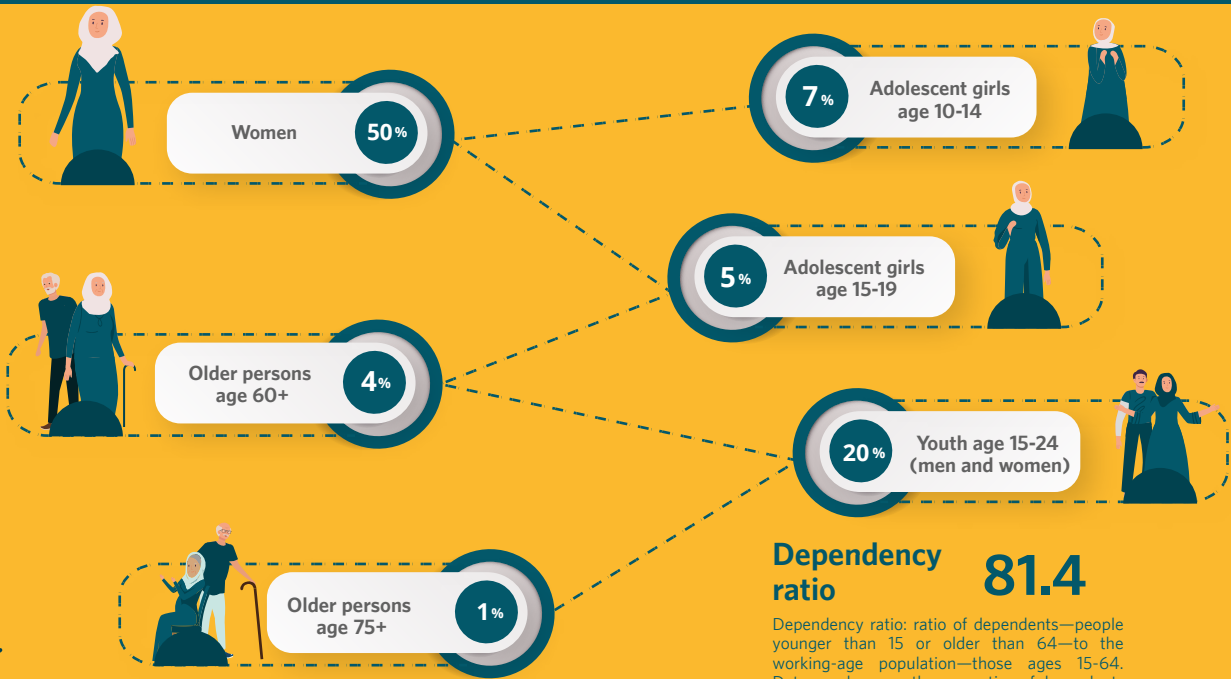

## Registered Refugees and Asylum Seekers in Jordan September, 2020

COUNTRY OF ORIGIN	FEMALE	MALE	TOTAL
Syrian Arab Republic	327,954	327,394	655,348
Iraq	32,360	34,509	66,869
Yemen	3,788	10,791	14,579
Sudan	1,669	4,395	6,064
Other	3,098	1,359	4,457
<b>TOTAL</b>	<b>368,869</b>	<b>378,448</b>	<b>747,317</b>

**1/4** OF REGISTERED SYRIAN REFUGEES AND ASYLUM SEEKERS IN JORDAN ARE **WOMEN** OF REPRODUCTIVE AGE

## Registered Syrian refugees and asylum seekers in Jordan September, 2020

**Dependency ratio 81.4**

Dependency ratio: ratio of dependents—people younger than 15 or older than 64—to the working-age population—those ages 15-64. Data are shown as the proportion of dependents.